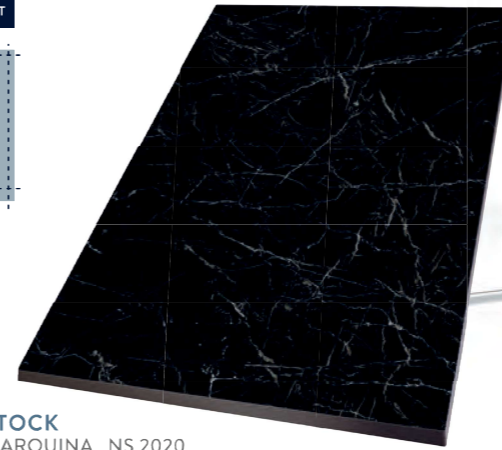

STOCK
MARQUINA NS 2020