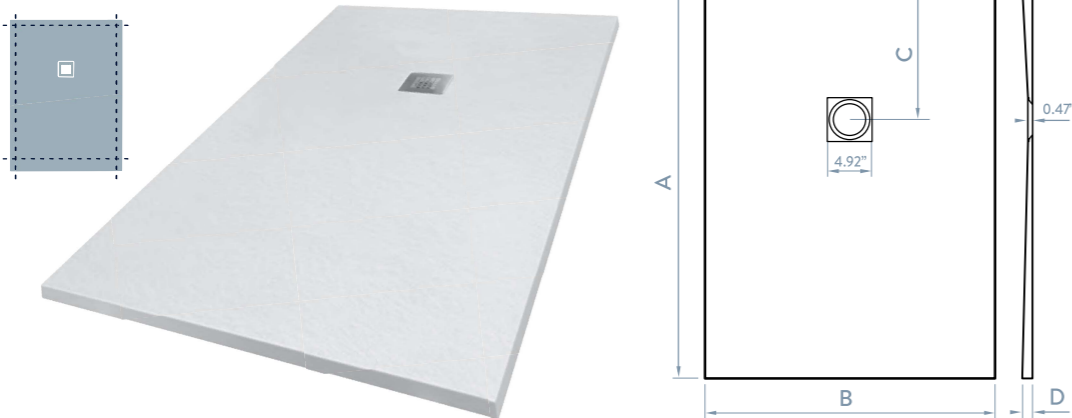

✂ CAN BE CUT

B 27.6" / 29.5" / 31.5"

A	C	D
31.5"	11.8"	0.98"
31.5"x 31.5"	Central	0.98"
35.4"	11.8"	0.98"
39.4"	11.8"	0.98"
43.3"	11.8"	0.98"
47.2"	13.8"	0.98"
51.0"	13.8"	1.06"
55.0"	15.7"	1.06"
59.0"	15.7"	1.14"
62.9"	17.7"	1.14"
66.9"	17.7"	1.14"
70.9"	19.7"	1.14"
74.8"	19.7"	1.18"
78.75"	19.7"	1.18"
86.6"	Central	1.18"

B 35.4" / 39.4"

A	C	D
35.4"x 35.4"	Central	1.18"
39.4"x 35.4"	11.8"	1.18"
39.4"x 39.4"	Central	1.18"
47.2"	13.8"	1.18"
55.0"	15.7"	1.18"
59.0"	15.7"	1.18"
62.9"	17.7"	1.18"
66.9"	17.7"	1.18"
70.9"	19.7"	1.18"
74.8"	19.7"	1.18"
78.75"	19.7"	1.18"
86.6"	Central	1.18"
94.8"x 39.4"	Central	1.18"

B 47.2"

A	C	D
43.3"	Central	1.18"
47.2"	Central	1.18"
51.0"	Central	1.18"
55.0"	Central	1.18"
59.0"	Central	1.18"
62.9"	Central	1.18"
66.9"	Central	1.18"
70.9"	Central	1.18"
74.8"	Central	1.18"
78.75"	Central	1.18"
86.6"	Central	1.18"

SIZES

B 27.6" / 29.5" / 31.5"

A	C	D
31.5"	11.8"	1.38"
31.5"x 31.5"	Central	1.38"
35.4"	11.8"	1.38"
39.4"	11.8"	1.38"
43.3"	11.8"	1.38"
47.2"	13.8"	1.38"
51.0"	13.8"	1.45"
55.0"	15.7"	1.45"
59.0"	15.7"	1.53"
62.9"	17.7"	1.53"
66.9"	17.7"	1.53"
70.9"	19.7"	1.53"
74.8"	19.7"	1.57"
78.75"	19.7"	1.57"
86.6"	Central	1.57"

B 35.4" / 39.4"

A	C	D
35.4"x 35.4"	Central	1.57"
39.4"x 35.4"	11.8"	1.57"
39.4"x 39.4"	Central	1.57"
47.2"	13.8"	1.57"
55.0"	15.7"	1.57"
59.0"	15.7"	1.57"
62.9"	17.7"	1.57"
66.9"	17.7"	1.57"
70.9"	19.7"	1.57"
74.8"	19.7"	1.57"
78.75"	19.7"	1.57"
86.6"	Central	1.57"
94.8"x 39.4"	Central	1.57"

B 47.2"

A	C	D
43.3"	Central	1.57"
47.2"	Central	1.57"
51.0"	Central	1.57"
55.0"	Central	1.57"
59.0"	Central	1.57"
62.9"	Central	1.57"
66.9"	Central	1.57"
70.9"	Central	1.57"
74.8"	Central	1.57"
78.75"	Central	1.57"
86.6"	Central	1.57"

SIZES

STAINLESS STEEL GRATING INCLUDED

SIPHON VALVE (HORIZONTAL OUTLET) INCLUDED