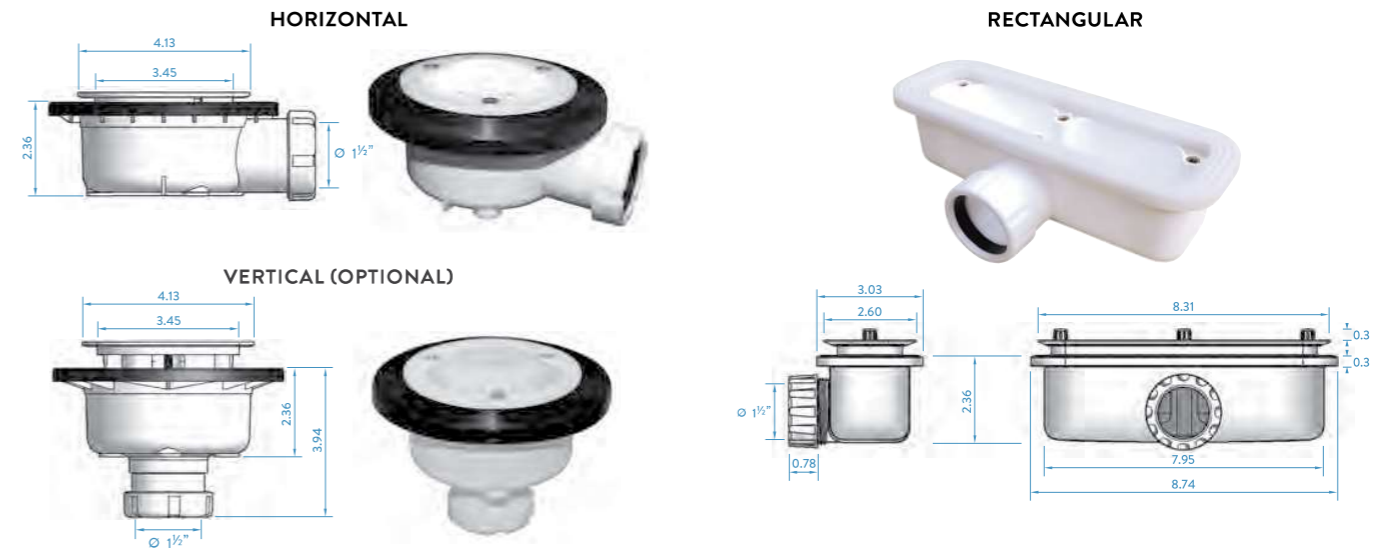

NOT AVAILABLE IN THE US

REPAIR KIT

PAINT KIT

INSTALLATION VIDEO

SIPHON VALVE

STAINLESS STEEL GRATING

RESIN COVER (OPTIONAL)

USA HEADQUARTERS