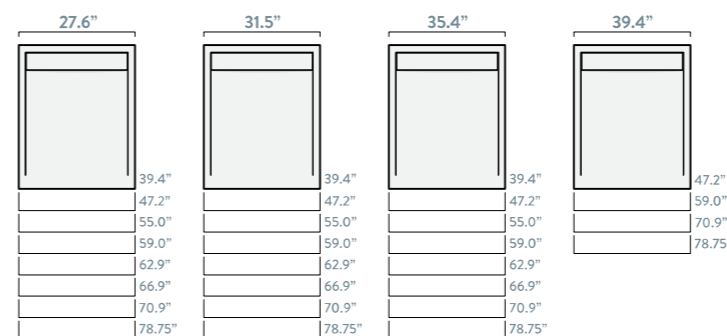

RESIN COVER 300 INCLUDED

SIPHON VALVE (RECTANGULAR OUTLET) INCLUDED

RECTANGULAR RESIN COVER OPTIONAL

SIPHON VALVE (HORIZONTAL OUTLET) INCLUDED