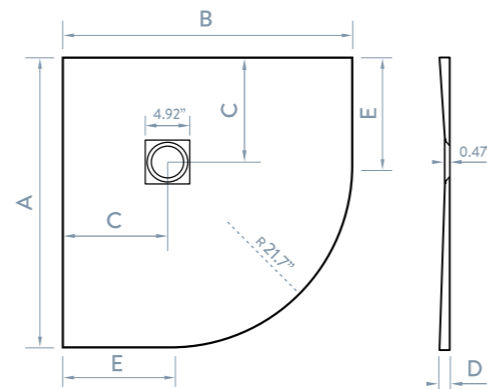

SIZES

CAN BE CUT

B 27.6"	
A	D
39.4"	0.98"
47.2"	0.98"
55.0"	1.06"
59.0"	1.14"
62.9"	1.14"
66.9"	1.14"
70.9"	1.14"
78.75"	1.18"

B 31.5"	
A	D
39.4"	0.98"
47.2"	0.98"
55.0"	1.06"
59.0"	1.14"
62.9"	1.14"
66.9"	1.14"
70.9"	1.14"
78.75"	1.18"

B 35.4"	
A	D
39.4"	1.18"
47.2"	1.18"
55.0"	1.18"
59.0"	1.18"
62.9"	1.18"
66.9"	1.18"
70.9"	1.18"
78.75"	1.18"

B 39.4"	
A	D
47.2"	1.18"
59.0"	1.18"
70.9"	1.18"
78.75"	1.18"

SIZES

 RESIN COVER 300 INCLUDED

STOCK
HALIFAX NW 1001

STOCK
CALACATTA NS 2703

STOCK
CEMENTO NU 3001

STOCK
ARABESCO NS 2021

NOT AVAILABLE IN THE US

B 31.5"				
A	C	D	E	
31.5"	12.4"	1.06"	9.84"	

B 35.4"				
A	C	D	E	
35.4"	13.8"	1.06"	11.8"	

B 39.4"				
A	C	D	E	
39.4"	16.5"	1.06"	14.0"	

SIZES

STOCK SIZES

27.6"		31.5"	
STOCK	39.4"	STOCK	47.2"
STOCK	47.2"	STOCK	55.0"
STOCK	55.0"	STOCK	59.0"
STOCK	59.0"	STOCK	62.9"
STOCK	62.9"	STOCK	66.9"
STOCK	66.9"	STOCK	70.9"