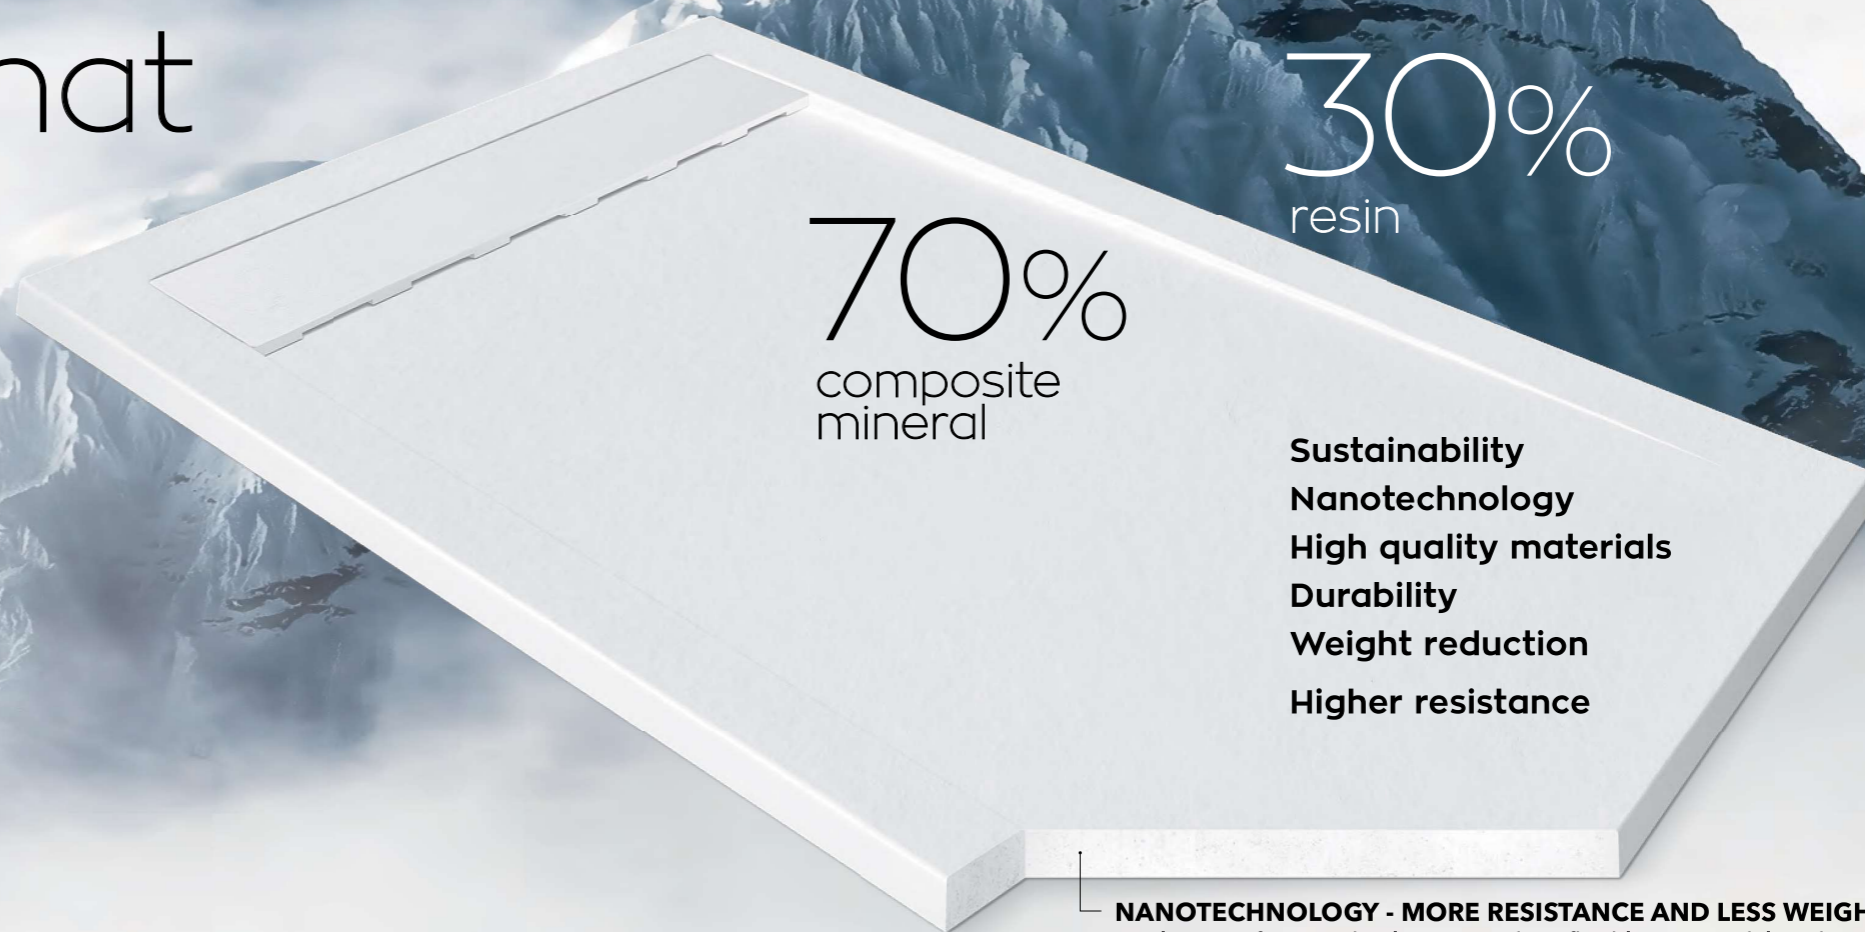

shower tray
collection

technology that respects the planet

nanotechnology

Ohmyshower manufactures its products combining composite mineral and nanotechnology, in addition to the use of materials that favor the sustainability of the planet. It combines elastic resins with mineral fillers and a layer of the latest generation gel coat that result in products with greater durability and impact resistance, as well as significantly reducing their weight.

70%
composite mineral

30%
resin

- Sustainability
- Nanotechnology
- High quality materials
- Durability
- Weight reduction
- Higher resistance

NANOTECHNOLOGY - MORE RESISTANCE AND LESS WEIGHT
Application of nanotechnology to combine flexible resins with low-density mineral microparticles.