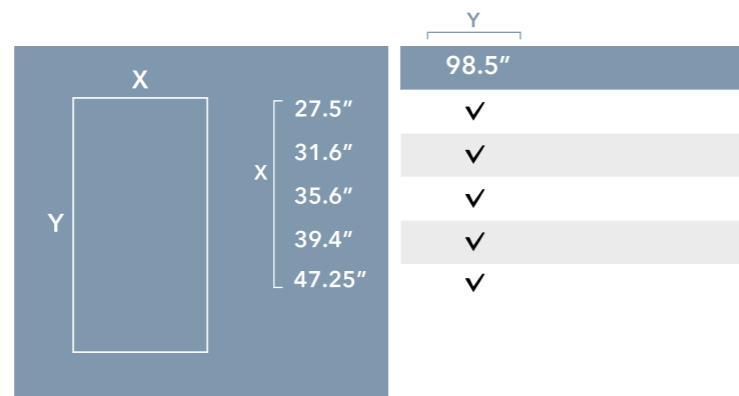

Standard and DEKOR wall panels characteristics

The POLYCARBONATE wall panels are 0.237" thick.

They are the ideal solution to replace a bathtub for a shower tray and no building work is required. Flat finish with a slightly sandy granulated effect. They are waterproof and water-repellent, so they improve insulation and guarantee protection against moisture and dampness. They can be easily cut, if their size has to be adjusted to fit them on the walls. They are practically unbreakable because they are quite flexible and extremely light, which means that a large panel can be held up and fit by just one person. As they are so light they are perfect to fit on drywall surfaces that do not support heavy loads.

The colour tones of all DEKOR designs can vary caused by many reasons.

SIZES TOLERANCE OF ~ 0.1"