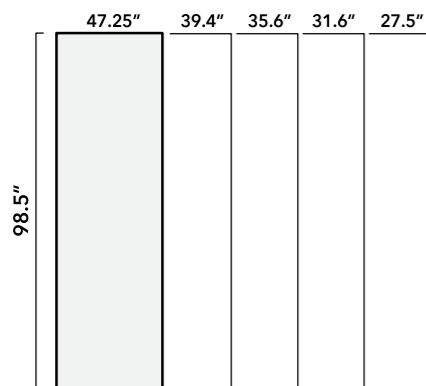

Standard and DEKOR wall panels characteristics

The POLYCARBONATE wall panels are 0.237" thick.

They are the ideal solution to replace a bathtub for a shower tray and no building work is required. Flat finish with a slightly sandy granulated effect. They are waterproof and water-repellent, so they improve insulation and guarantee protection against moisture and dampness. They can be easily cut, if their size has to be adjusted to fit them on the walls. They are practically unbreakable because they are quite flexible and extremely light, which means that a large panel can be held up and fit by just one person. As they are so light they are perfect to fit on drywall surfaces that do not support heavy loads.

The colour tones of all DEKOR designs can vary caused by many reasons.

SIZES TOLERANCE OF ~ 0.1"