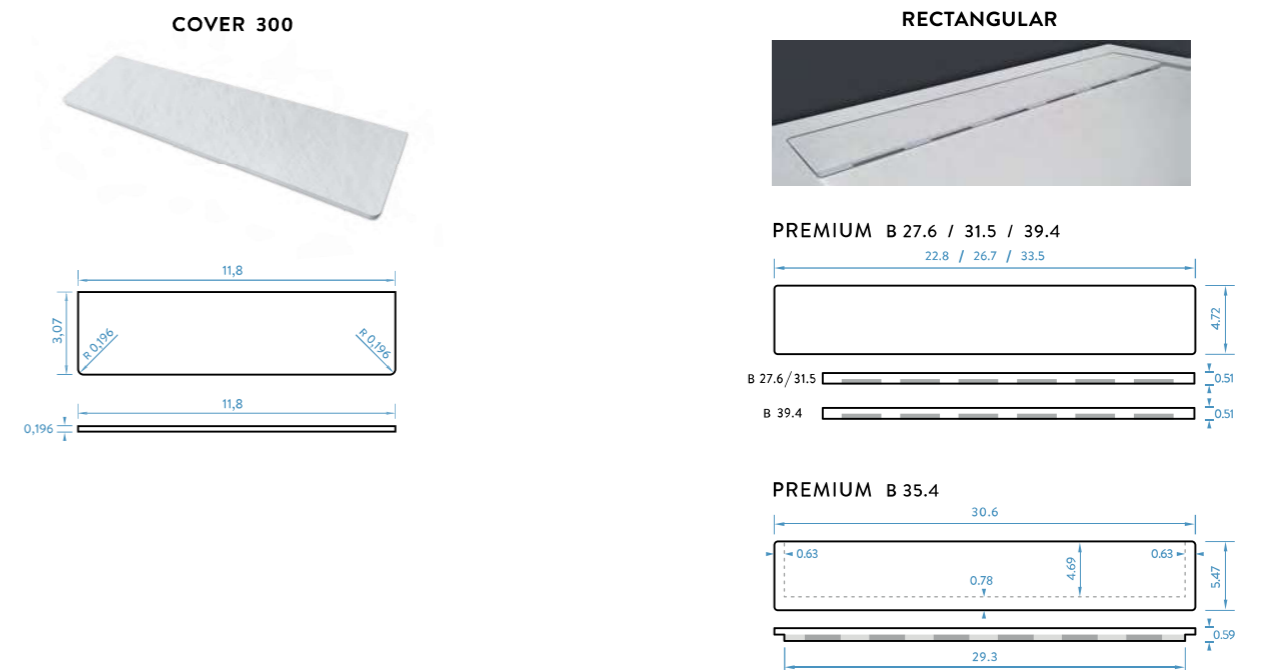

RESIN COVER (OPTIONAL)