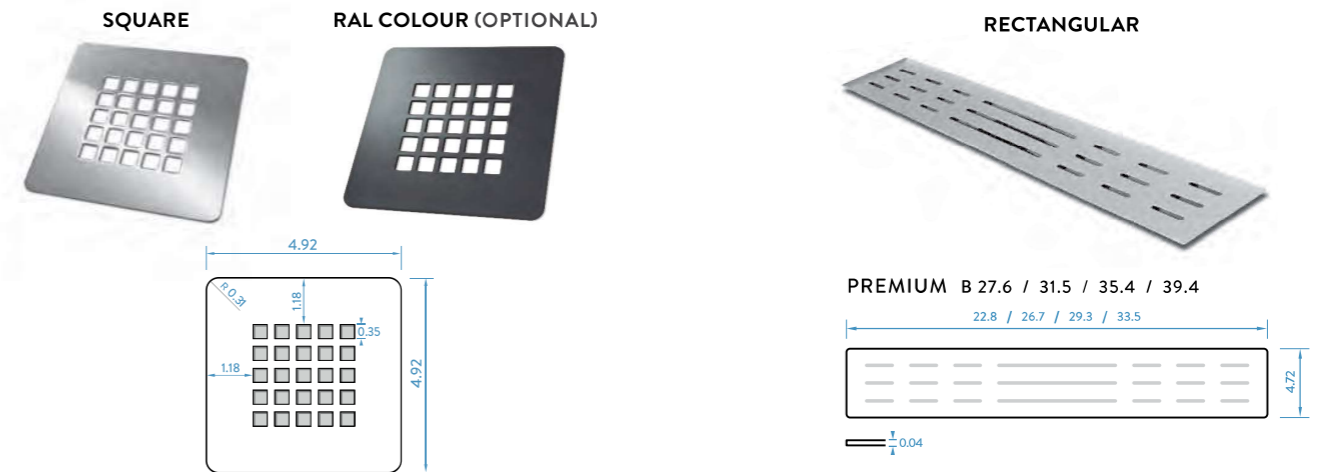

NOT AVAILABLE IN THE US

REPAIR KIT

PAINT KIT

INSTALLATION VIDEO

SIPHON VALVE

STAINLESS STEEL GRATING

RESIN COVER (OPTIONAL)

USA HEADQUARTERS