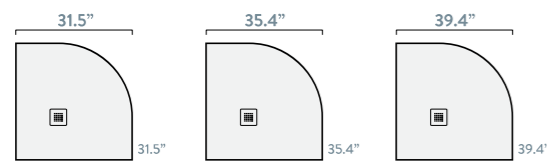

STOCK
HALIFAX NW 1001

STOCK
CALACATTA NS 2703

STOCK
CEMENTO NU 3001

STOCK
ARABESCO NS 2021

NOT AVAILABLE IN THE US

B 31.5"				
A	C	D	E	
31.5"	12.4"	1.06"	9.84"	

B 35.4"				
A	C	D	E	
35.4"	13.8"	1.06"	11.8"	

B 39.4"				
A	C	D	E	
39.4"	16.5"	1.06"	14.0"	

SIZES

STOCK SIZES

27.6"		31.5"	
STOCK	39.4"	STOCK	47.2"
STOCK	47.2"	STOCK	55.0"
STOCK	55.0"	STOCK	59.0"
STOCK	59.0"	STOCK	62.9"
STOCK	62.9"	STOCK	66.9"
STOCK	66.9"	STOCK	70.9"